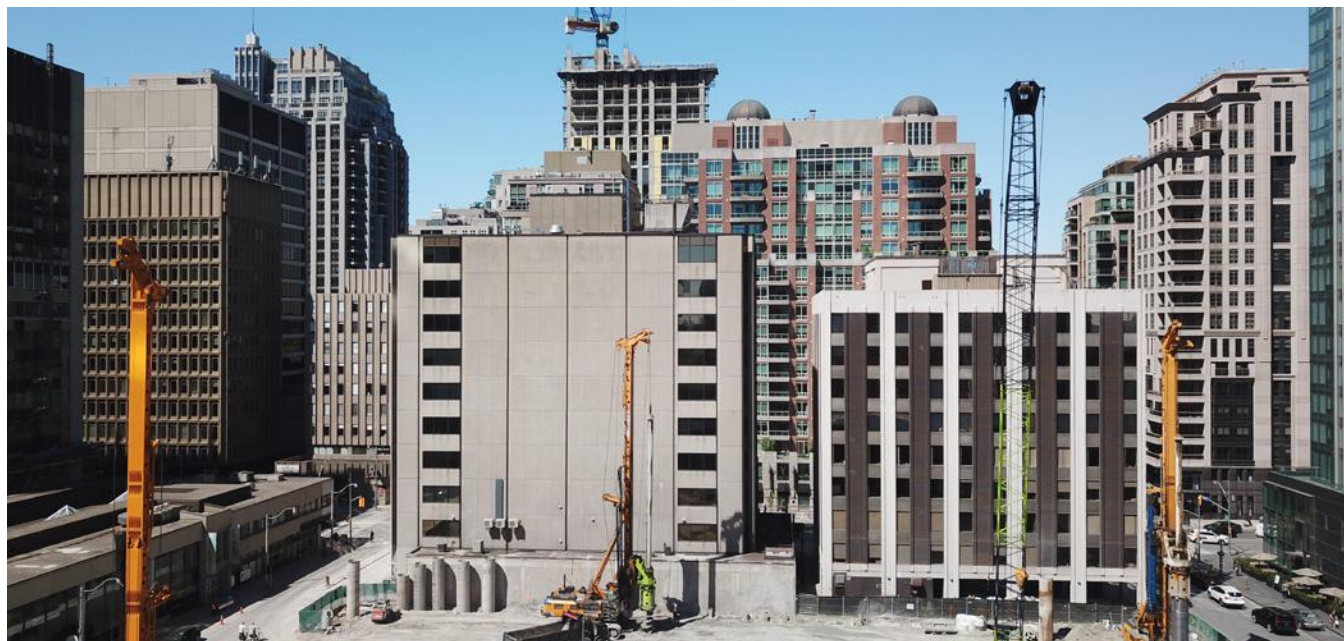

11 | YV

11 YORKVILLE • TORONTO

PRESENTED BY

**RIO**  **CAN**  
LIVING

**METROPIA**

NORTH

EAST

FLOOR 10